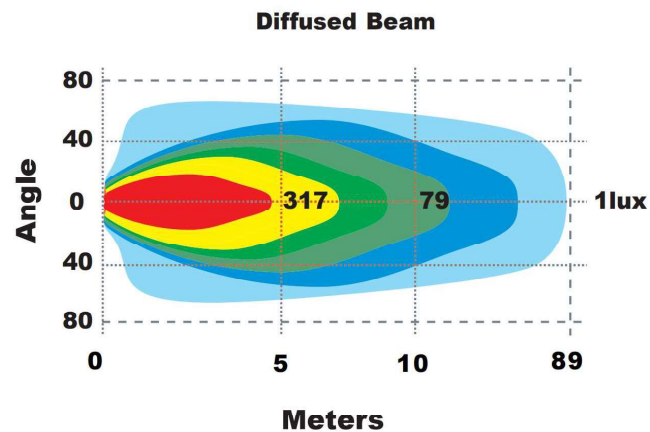

ARENCO

TITAN-80

"Mini Fish Eye" LENS

Materials:

- 16pcs*5W LED (OSRAM)
- Color Temperature: 5700K
- Die Cast Aluminum Alloy (ADC12) Heat-Sink
- Efficient Polycarbonate(PC) Lens
- PC Front Cover
- Anodized Polyester Powdercoat
- Stainless Steel Mounting Bracket

Features:

- "Mini Fish Eye" Optical System
- Electronic Thermal Management (ETM)
- **Approved by CISPR25-Class5/CE/R10**
- Over / Under Voltage Protection
- Reverse Polarity Protection
- Diffused Beam: 100°
- Comply with IP68/69K/RoHS
- In-Built Deutsch Connector
- 50,000+ Hr LED Lifespan

Part NO.	LEDs	Dimensions	Beam pattern	AMP Draw (12V/24V)	Luminous Flux (lm)	Peak Beam Intensity(cd)
----------	------	------------	--------------	--------------------	--------------------	-------------------------

TITAN-80	16*5w	150*128*58mm	Diffused	5.1A/2.6A	Raw lumens:8267lm	7710cd
					Effective lumens: 7027	

Operating conditions:

- Voltage: DC9-36V
- Environment temperature -40~+60 ° C