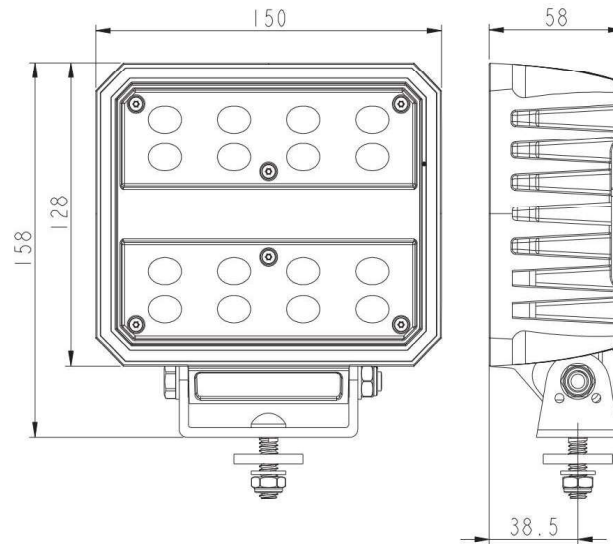

Materials:

- 16pcs*5W LED (OSRAM)
- Color Temperature: 5700K
- Die Cast Aluminum Alloy (ADC12) Heat-Sink
- Efficient Polycarbonate(PC) Lens
- PC Front Cover
- Anodized Polyester Powdercoat
- Stainless Steel Mounting Bracket

Features:

- "Mini Fish Eye" Optical System
- Electronic Thermal Management (ETM)
- **Approved by CISPR25-Class5/CE/R10**
- Over / Under Voltage Protection
- Reverse Polarity Protection
- Diffused Beam: 100°
- Comply with IP68/69K/RoHS
- In-Built Deutsch Connector
- 50,000+ Hr LED Lifespan

Part NO.	LEDs	Dimensions	Beam pattern	AMP Draw (12V/24V)	Luminous Flux (lm)	Peak Beam Intensity(cd)

TITAN-80	16*5w	150*128*58mm	Diffused	5.1A/2.6A	Raw lumens:8267lm	7710cd
					Effective lumens: 7027	

Operating conditions:

- Voltage: DC9-36V
- Environment temperature -40~+60 ° C